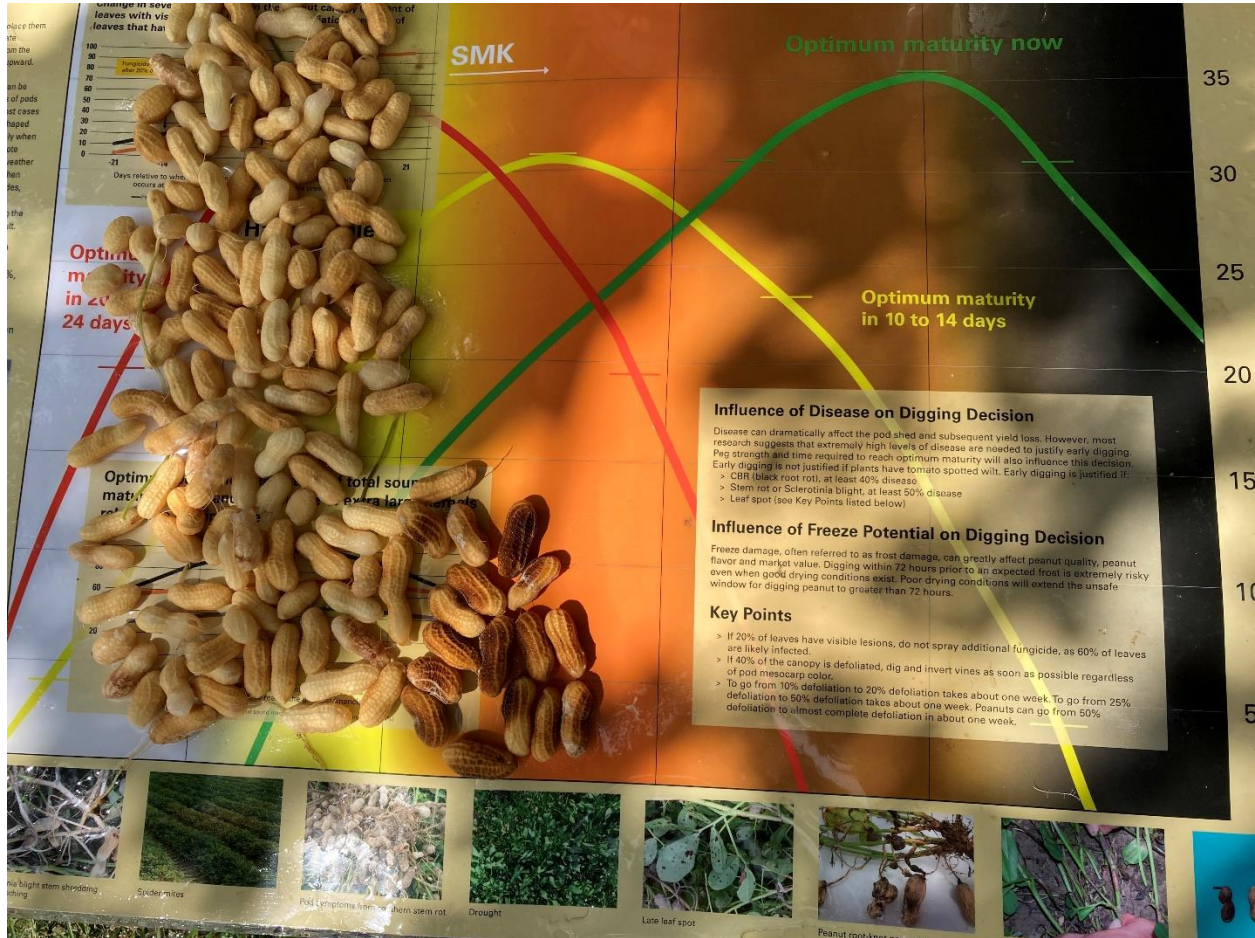

Image of pod mesocarp color recorded on September 5 for peanut planted near Edenton, NC in late May and early June. Edenton is located in the northeastern section of North Carolina approximately 40 miles from the Virginia state line.

# June planting