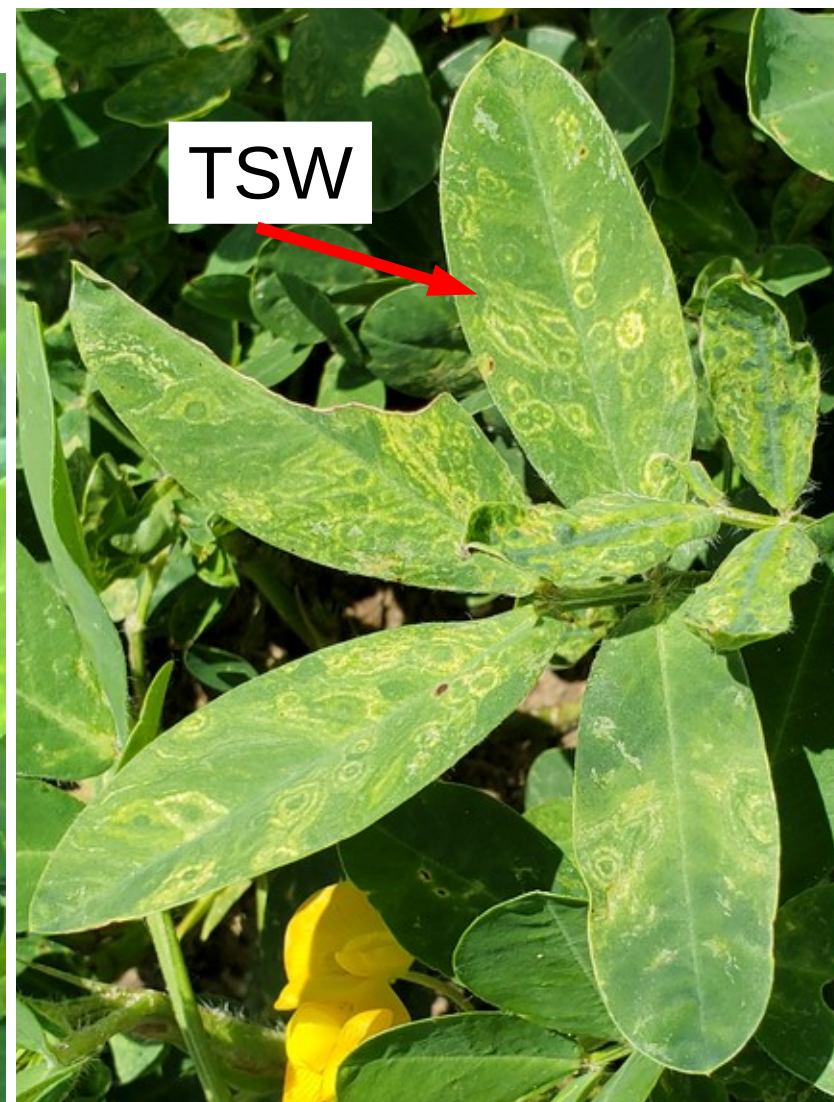

Leaf scorch

2,4-DB injury

Mn def

TSW