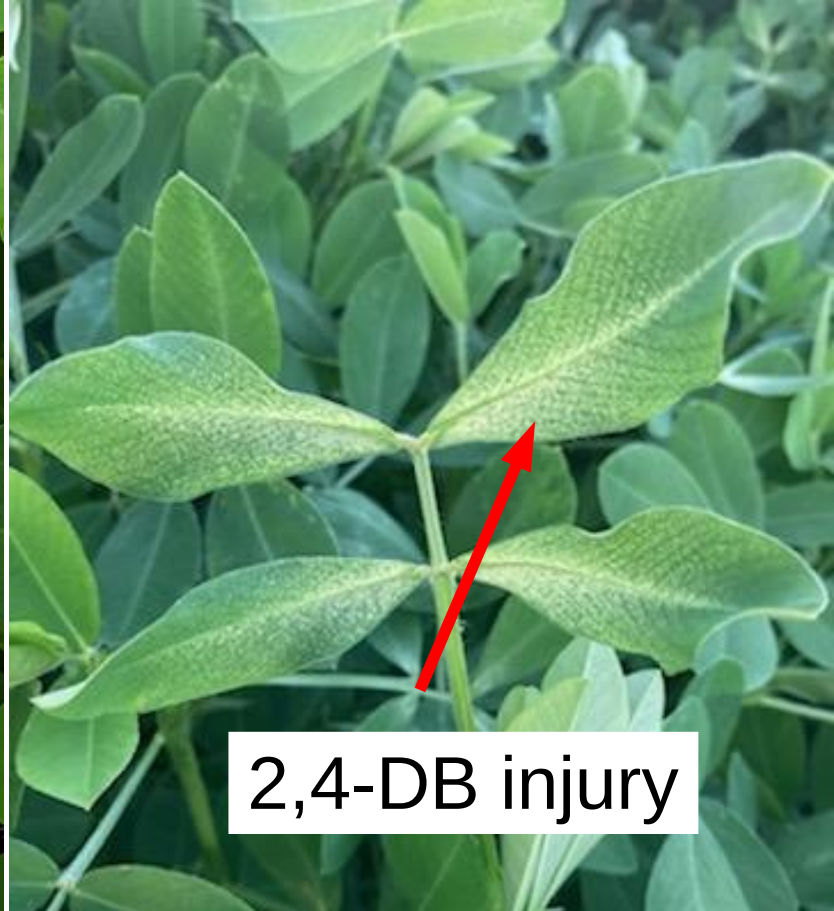

Leaf scorch

2,4-DB injury

Mn def

TSW